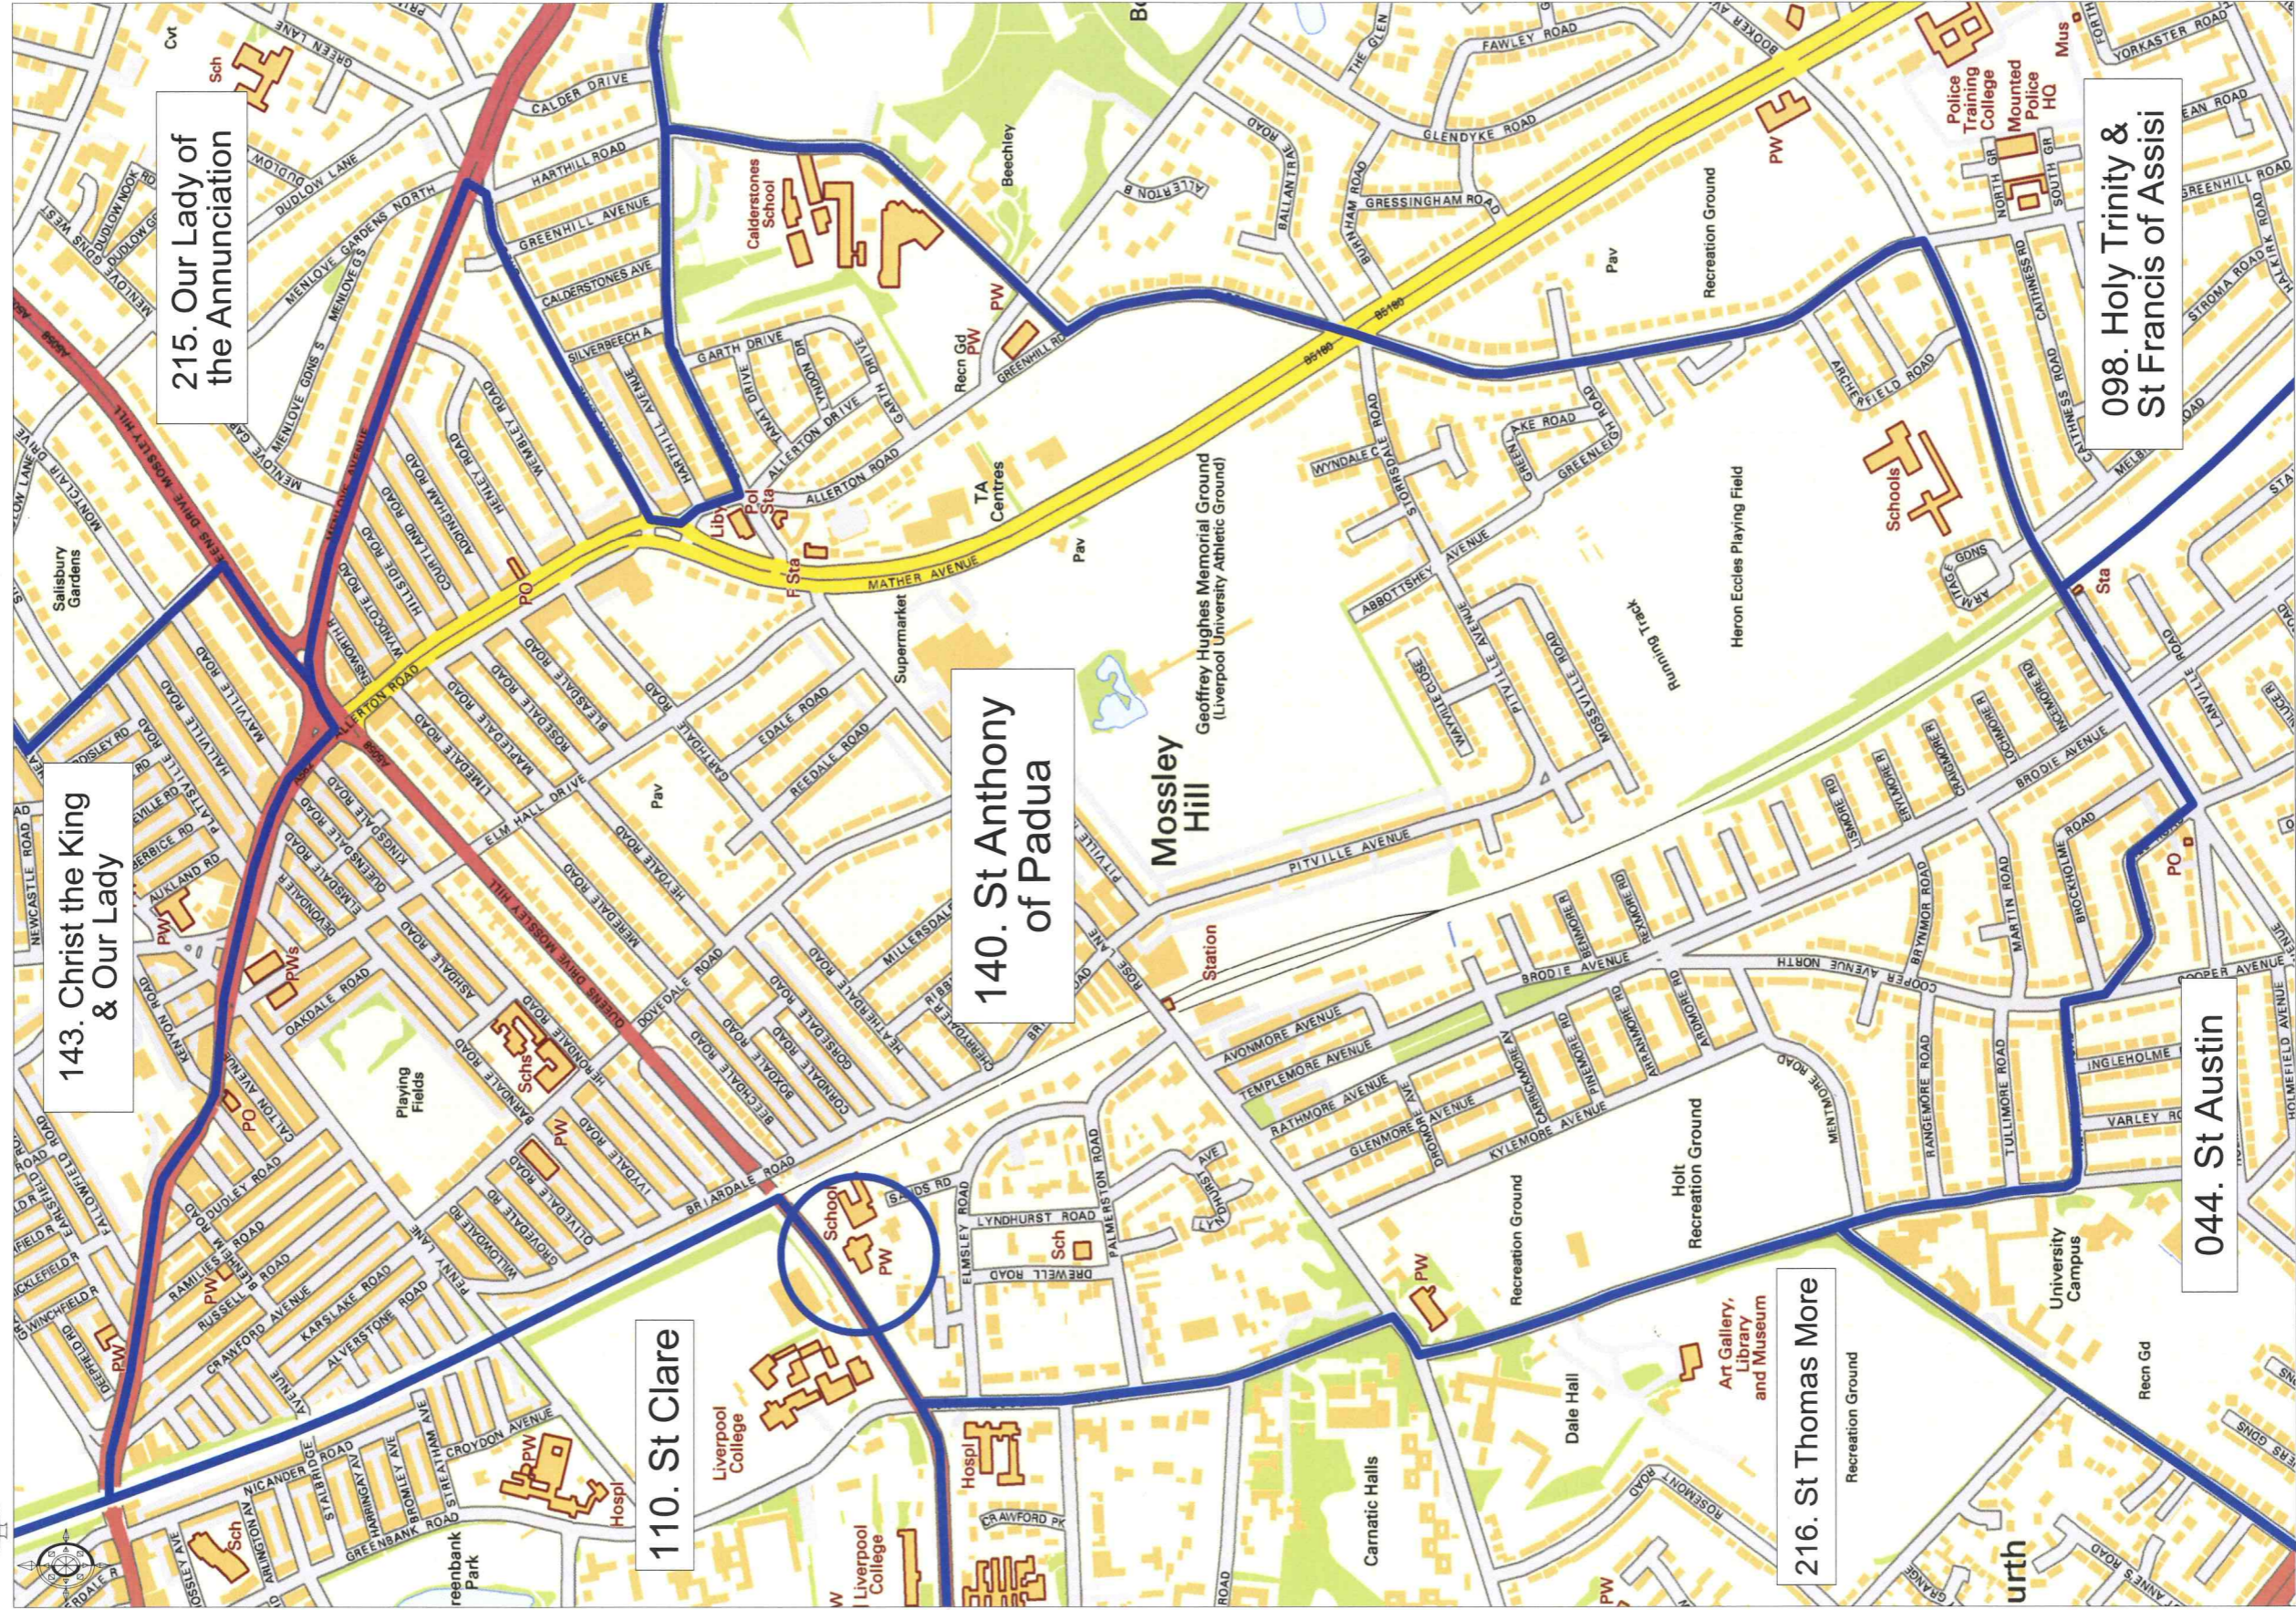

140. St Anthony of Padua
Queens Drive, Mossley Hill, L18 8AY
Liverpool South Pastoral Area